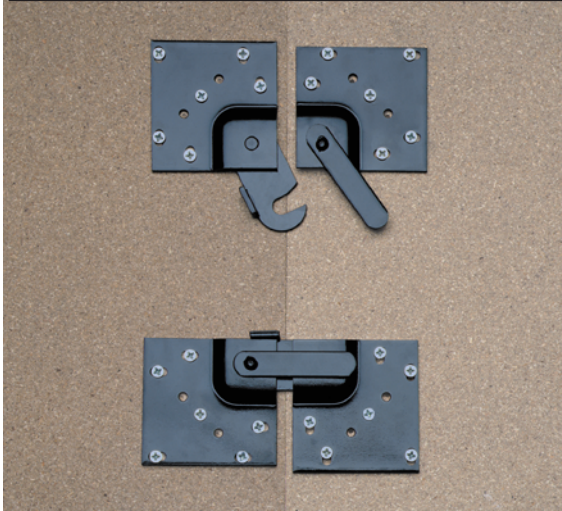

SureLock The quick, safe and secure way to connect tables. This steel lever and latch system lines tables up and securely locks them together, resulting in a single, sturdy, flat surface.

Part Number	Size	
SureLock	3-3/4" x 3-7/8" x 3/16"	Steel Gauge: 8
		Top Height: 3/4" or Thicker
		Finish: Black Enamel

Note:

One set consists of two male, two female and two hooks.
Screws not included.